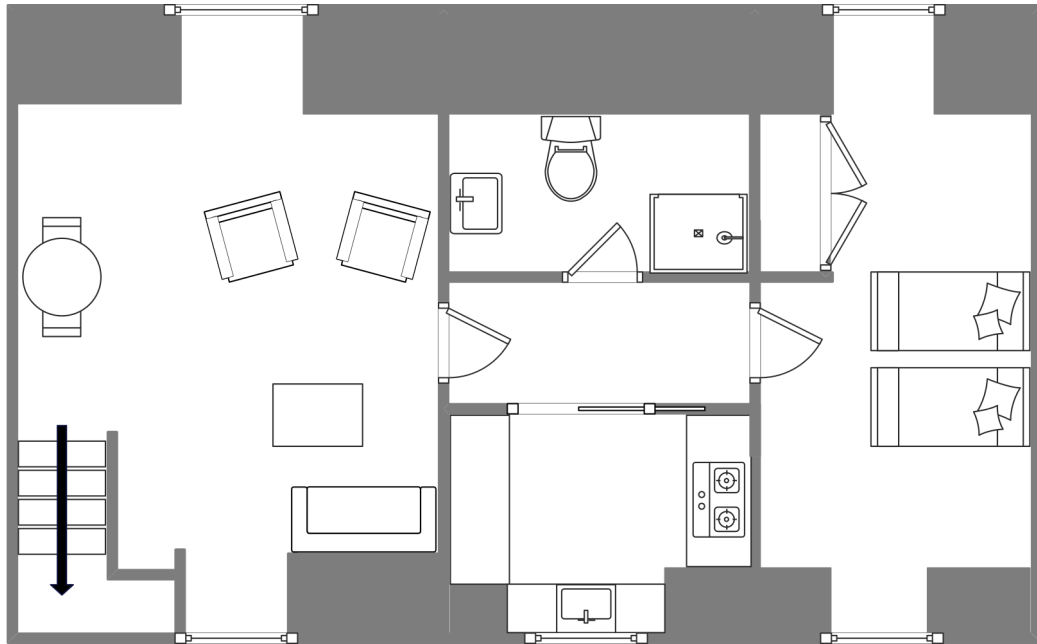

Layout

Getting to the property

Map of St Marys